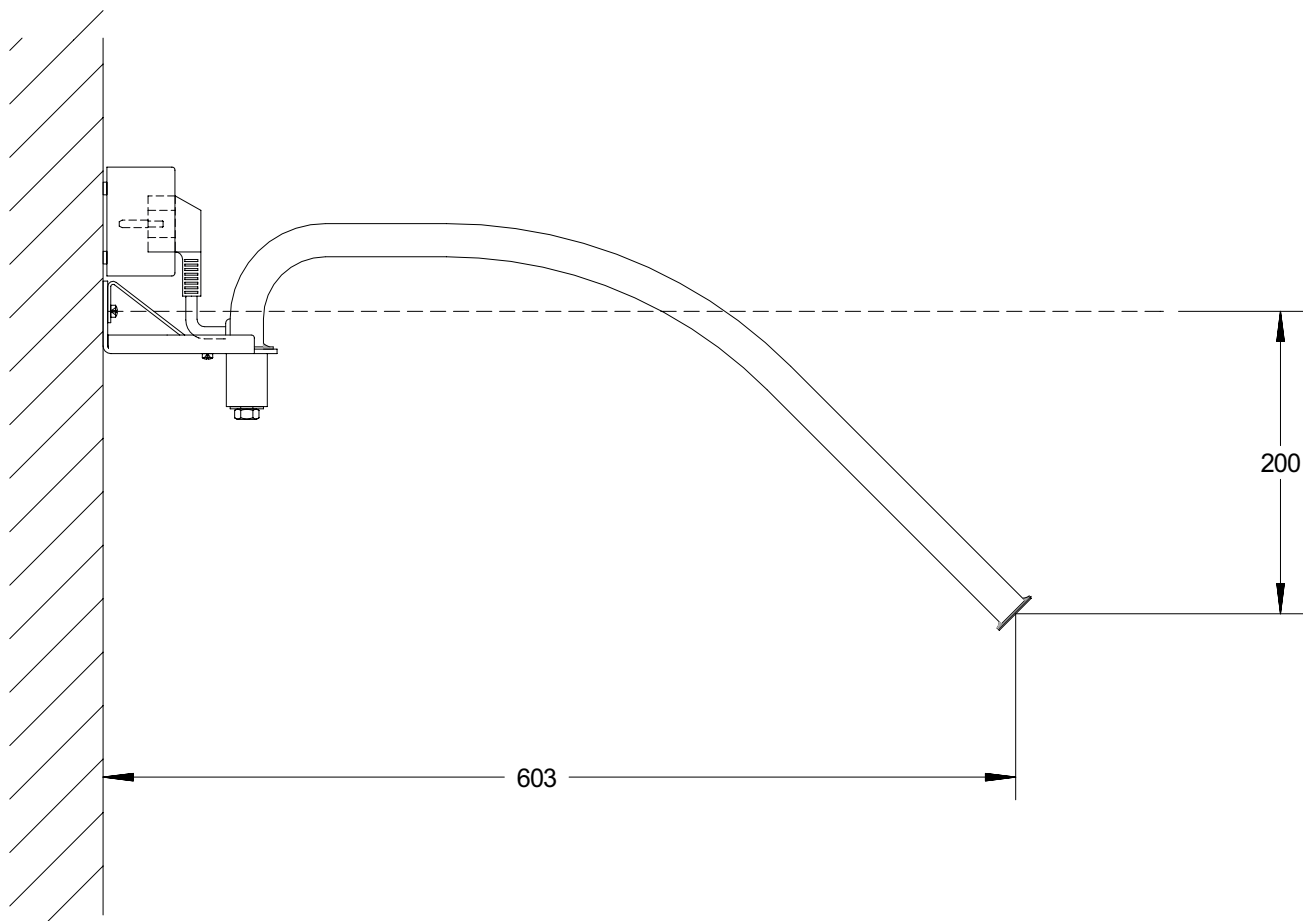

Main office

Frico AB
Industrivägen 41
SE-433 61 Sävedalen
Sweden

Tel: +46 31 336 86 00
mailbox@frico.se
www.frico.net

**For latest updated information and information
about your local contact: www.frico.net**